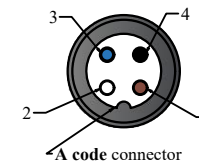

NOTE:

1. All dimensions are in mm.
2. All connectors are shown in face view
3. 100% Electrically Tested.

SrNo	MPN	Length (mm)
1	2412-9667-144-434-0100	1000±25
2	2412-9667-144-434-0200	2000±25
3	2412-9667-144-434-0300	3000±50
4	2412-9667-144-434-0500	5000±50
5	2412-9667-144-434-1000	10000±100

P1 (M12 A Code Male)	Colour	P1 (M12 A Code Female)	Colour
P1	Brown	P1	Brown
P2	White	P2	White
P3	Blue	P3	Blue
P4	Black	P4	Black

SR NO.	Descriptions
1	M12 A Code 4 Pin Male Straight Shielded Connector.
2	M12 A Code 4 Pin Female Angle Shielded Connector.
3	4 Core * 0.34 sqmm, PVC shield-B Jacket Cable, OD 6.2 ±0.2 sqmm, Core-color Brown, White, Blue, Black.

Rev no.	Rev date	Description	Changed By	Checked By
01	18/02/2026	MPN Description Changed	M. S	J. S

This drawing is our property. It can't be reproduced or communicated without our written agreement.

DRAWING TITLE
M12 Male Straight / M12 Female Angled A Code Pvc Shielded Black Cable