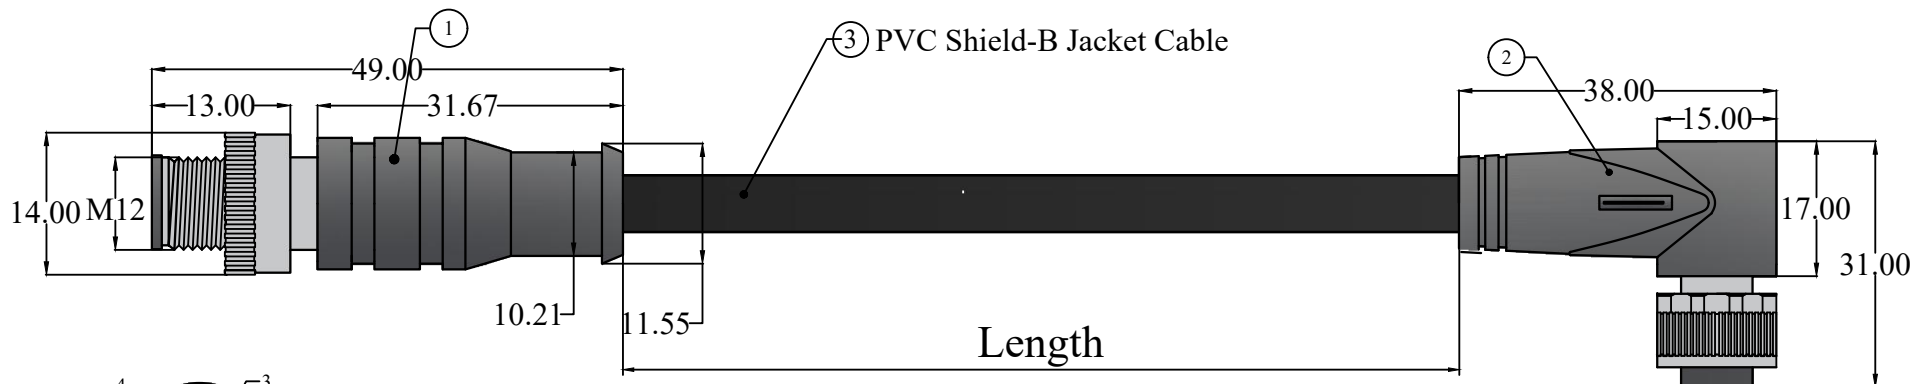

NOTE:

1. All dimensions are in mm.
2. All connectors are shown in face view
3. 100% Electrically Tested.

SrNo	MPN	Length (mm)
1	2412-9667-144-434-0100	1000±25
2	2412-9667-144-434-0200	2000±25
3	2412-9667-144-434-0300	3000±50
4	2412-9667-144-434-0500	5000±50
5	2412-9667-144-434-1000	10000±100

P1 (M12 A Code Male)	Colour	P1 (M12 A Code Female)	Colour
P1	Brown	P1	Brown
P2	White	P2	White
P3	Blue	P3	Blue
P4	Black	P4	Black

SR NO.	Descriptions
1	M12 A Code 4 Pin Male Straight Shielded Connector.
2	M12 A Code 4 Pin Female Angle Shielded Connector.
3	4 Core * 0.34 sqmm, PVC shield-B Jacket Cable, OD 6.2 ±0.2 sqmm, Core-color Brown, White, Blue, Black.

Rev no.	Rev date	Description	Changed By	Checked By
01	18/02/2026	MPN Description Changed	M. S	J. S

This drawing is our property. It can't be reproduced or communicated without our written agreement.

DRAWING TITLE
M12 Male Straight / M12 Female Angled A Code Pvc Shielded Black Cable

DRAWN BY R.A	DATE 27/03/24	SIZE A4	DRAWING NUMBER 2412-9667-144-434-XXXX	REV 01
APPROVED BY J. S	DATE 27/03/24	SCALE 1 : 1	UOM: MM	SHEET 1/1

4
3
2
1

4
3
2
1

H G F E D C B A

H G B A