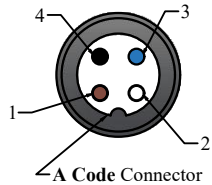

NOTE:

1. All dimensions are in mm.
2. All connectors are shown in face view
3. 100% Electrically Tested.

SrNo	MPN	Length (mm)
1	2412-9667-144-434-0100	1000±25
2	2412-9667-144-434-0200	2000±25
3	2412-9667-144-434-0300	3000±50
4	2412-9667-144-434-0500	5000±50
5	2412-9667-144-434-1000	10000±100

P1 (M12 A Code Male)	Colour	P1 (M12 A Code Female)	Colour
P1	Brown	P1	Brown
P2	White	P2	White
P3	Blue	P3	Blue
P4	Black	P4	Black

SR NO.	Descriptions
1	M12 A Code 4 Pin Male Straight Shielded Connector.
2	M12 A Code 4 Pin Female Angle Shielded Connector.
3	4 Core * 0.34 sqmm, PVC shield-B Jacket Cable, OD 6.2 ±0.2 sqmm, Core-color Brown, White, Blue, Black.